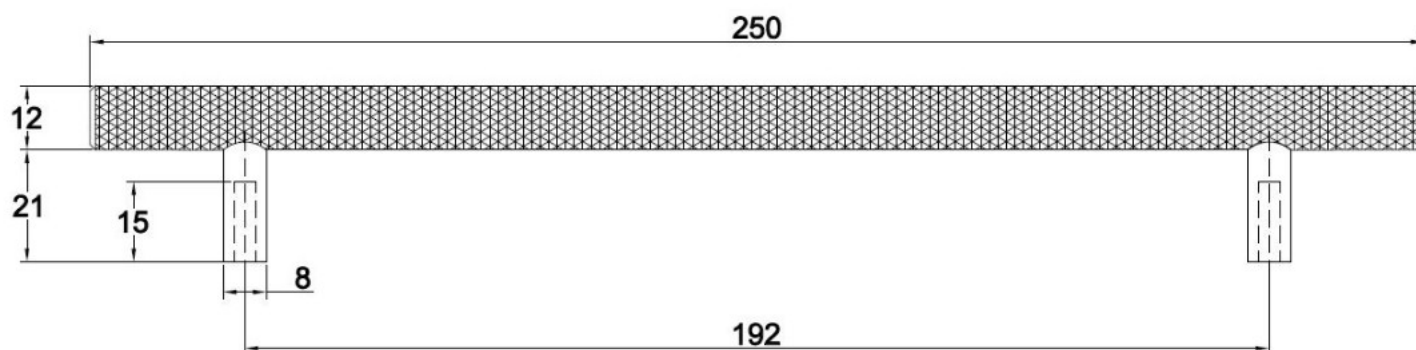

PRODUCT SHEET

Description:

Bar Handle "House", cc 192mm, \varnothing 12x250mm, H:33mm, Satin Brass, Brass Material, Incl. 2 pcs of M4x25mm. Satin Brass Screws

Item number:

17.01.202-8

Units	Box	Carton	HS Code	Barcode
Pcs.	10	50	8302420090	 5704866509770