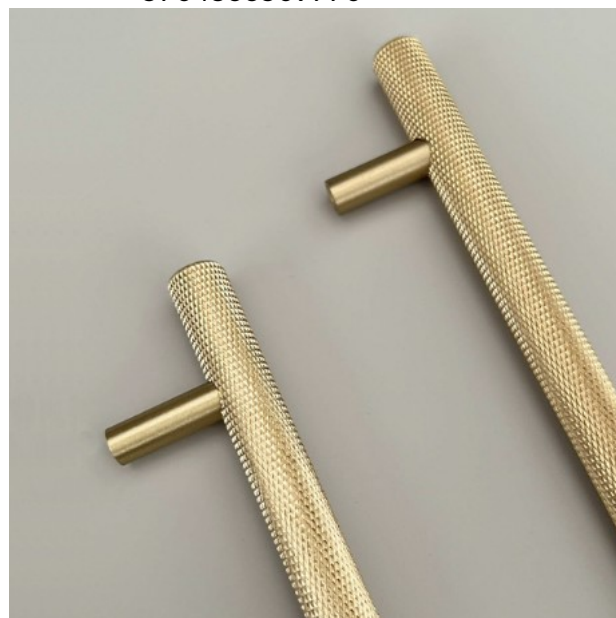

PRODUCT SHEET

Description:

Bar Handle "House", cc 192mm, \varnothing 12x250mm, H:33mm, Satin Brass, Brass Material, Incl. 2 pcs of M4x25mm. Satin Brass Screws

Item number:

17.01.202-8

Units	Box	Carton	HS Code	Barcode
Pcs.	10	50	8302420090	 5704866509770